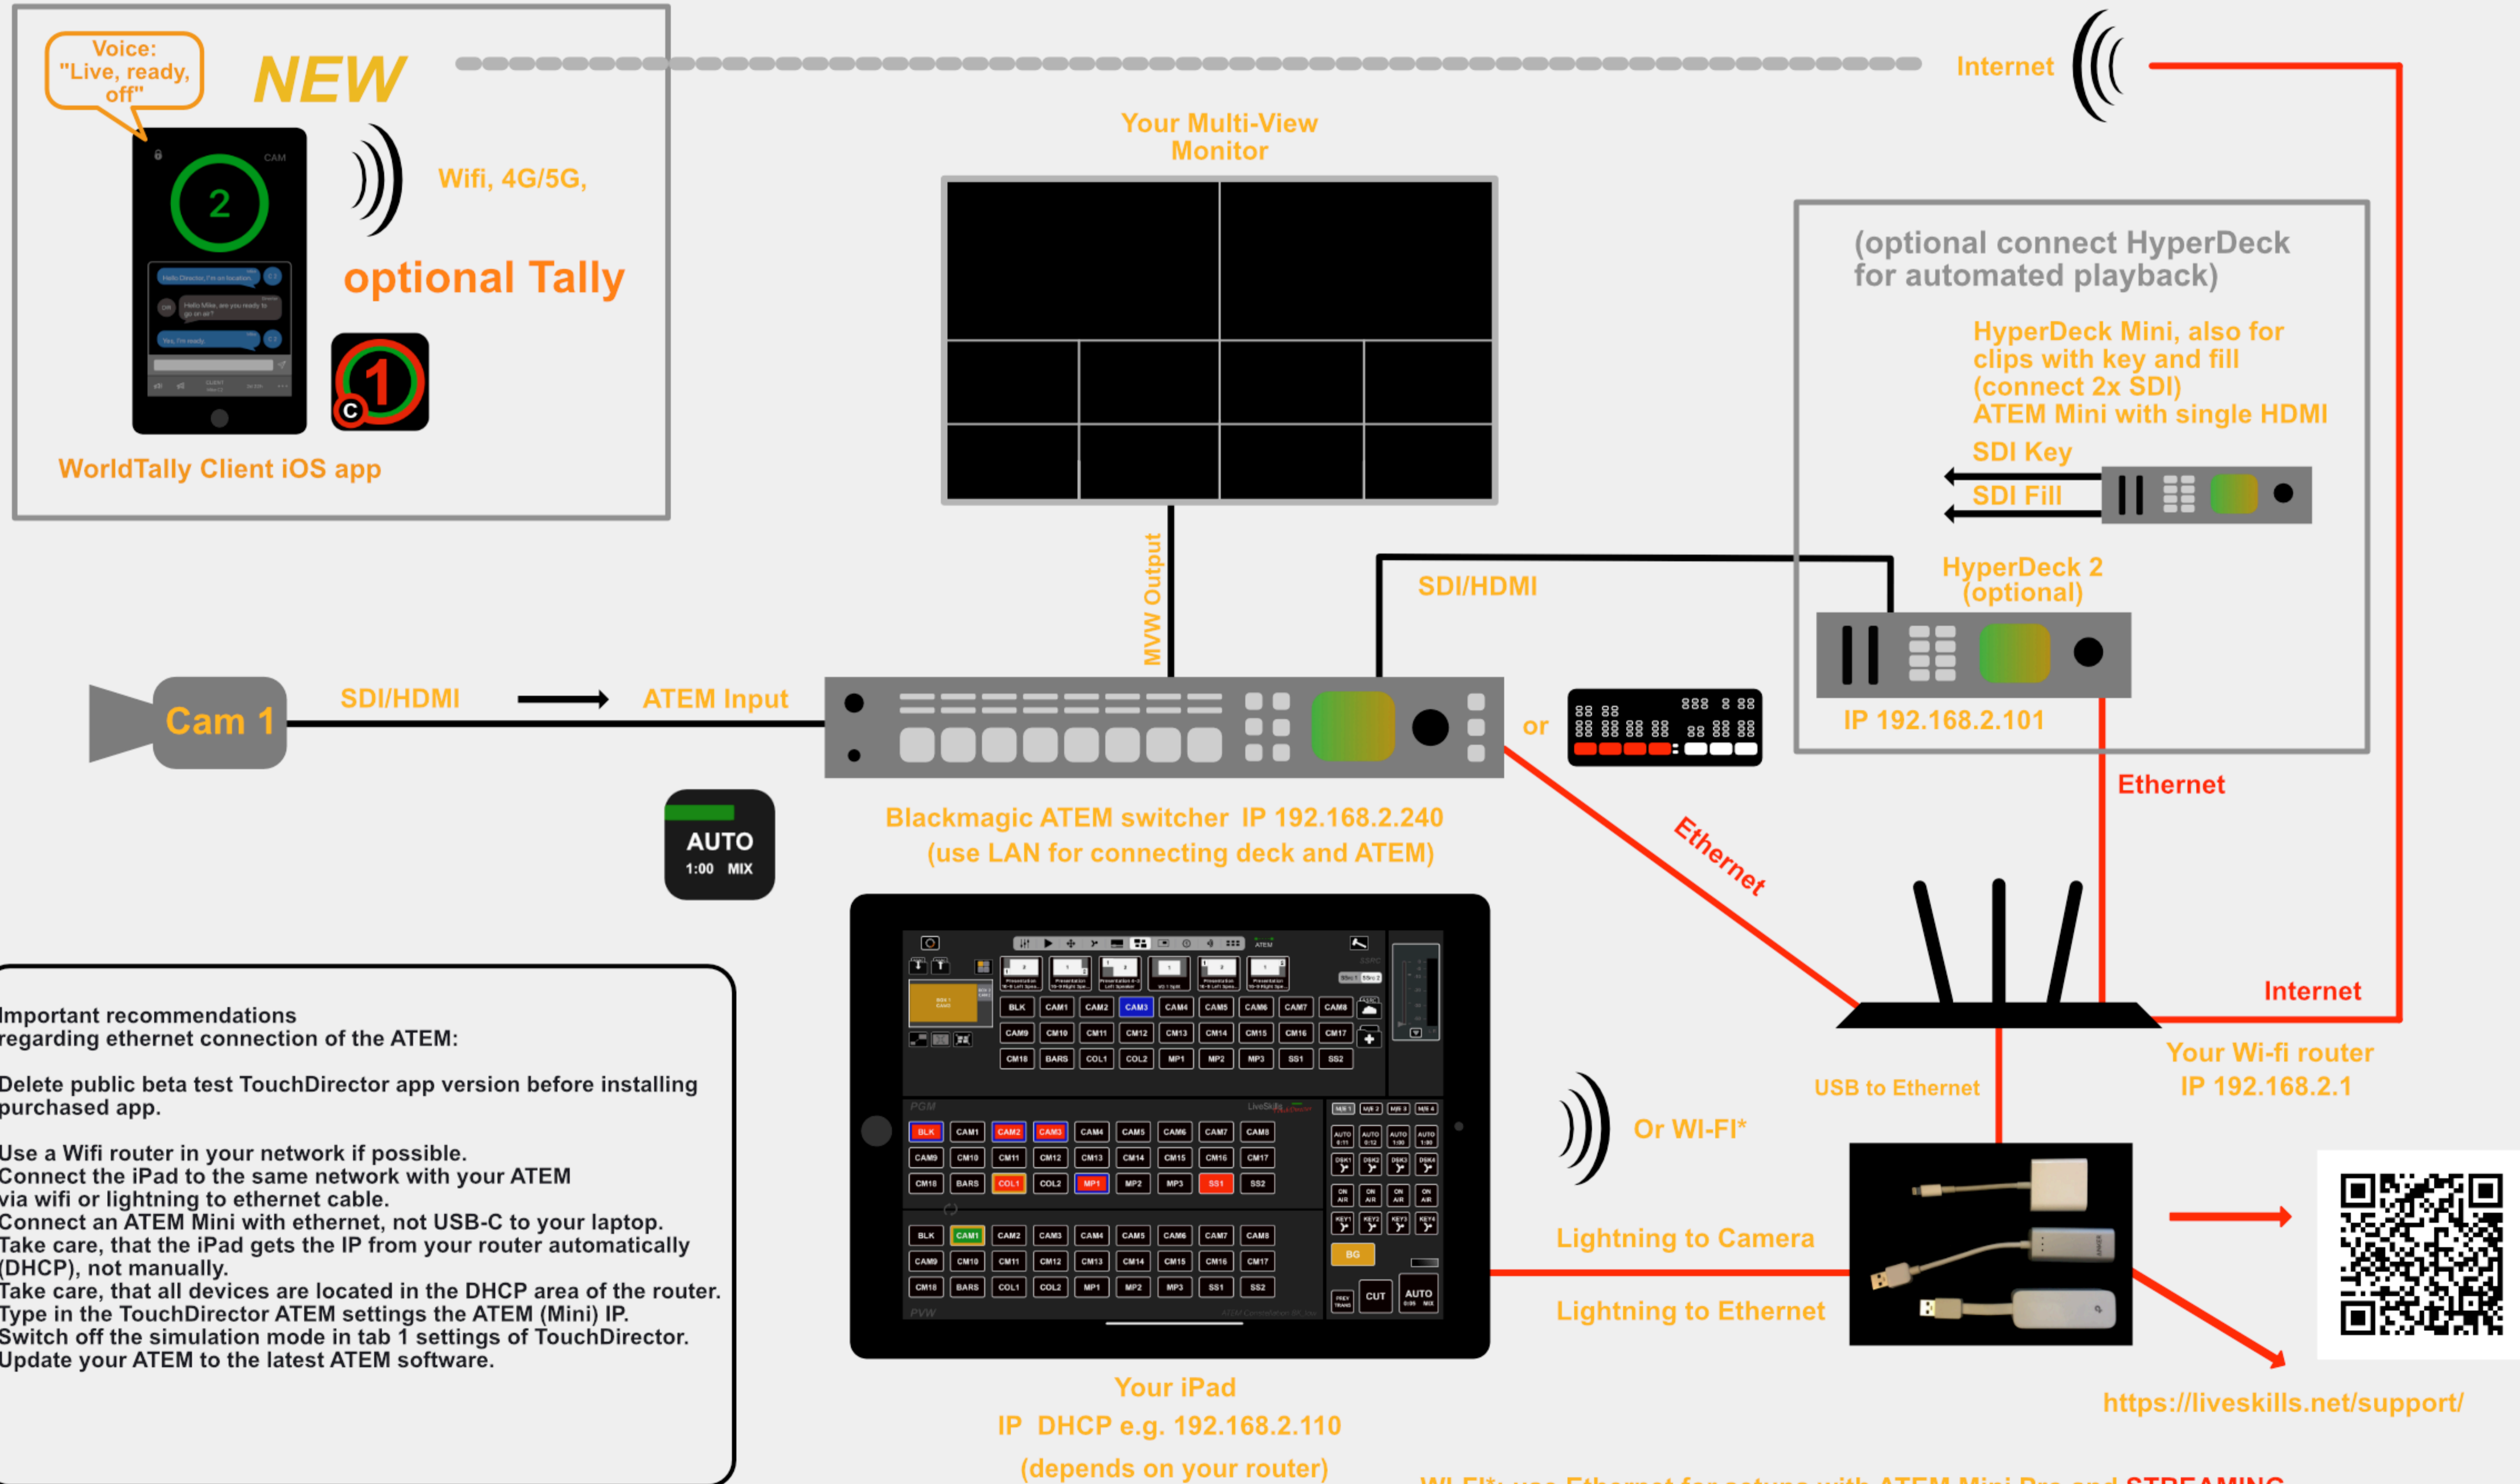

TouchDirector ATEM/Mini/Pro Connection Diagram

with WorldTally integration

WI-FI*: use Ethernet for setups with ATEM Mini Pro and **STREAMING**, and for setups with ATEM and HyperDecks